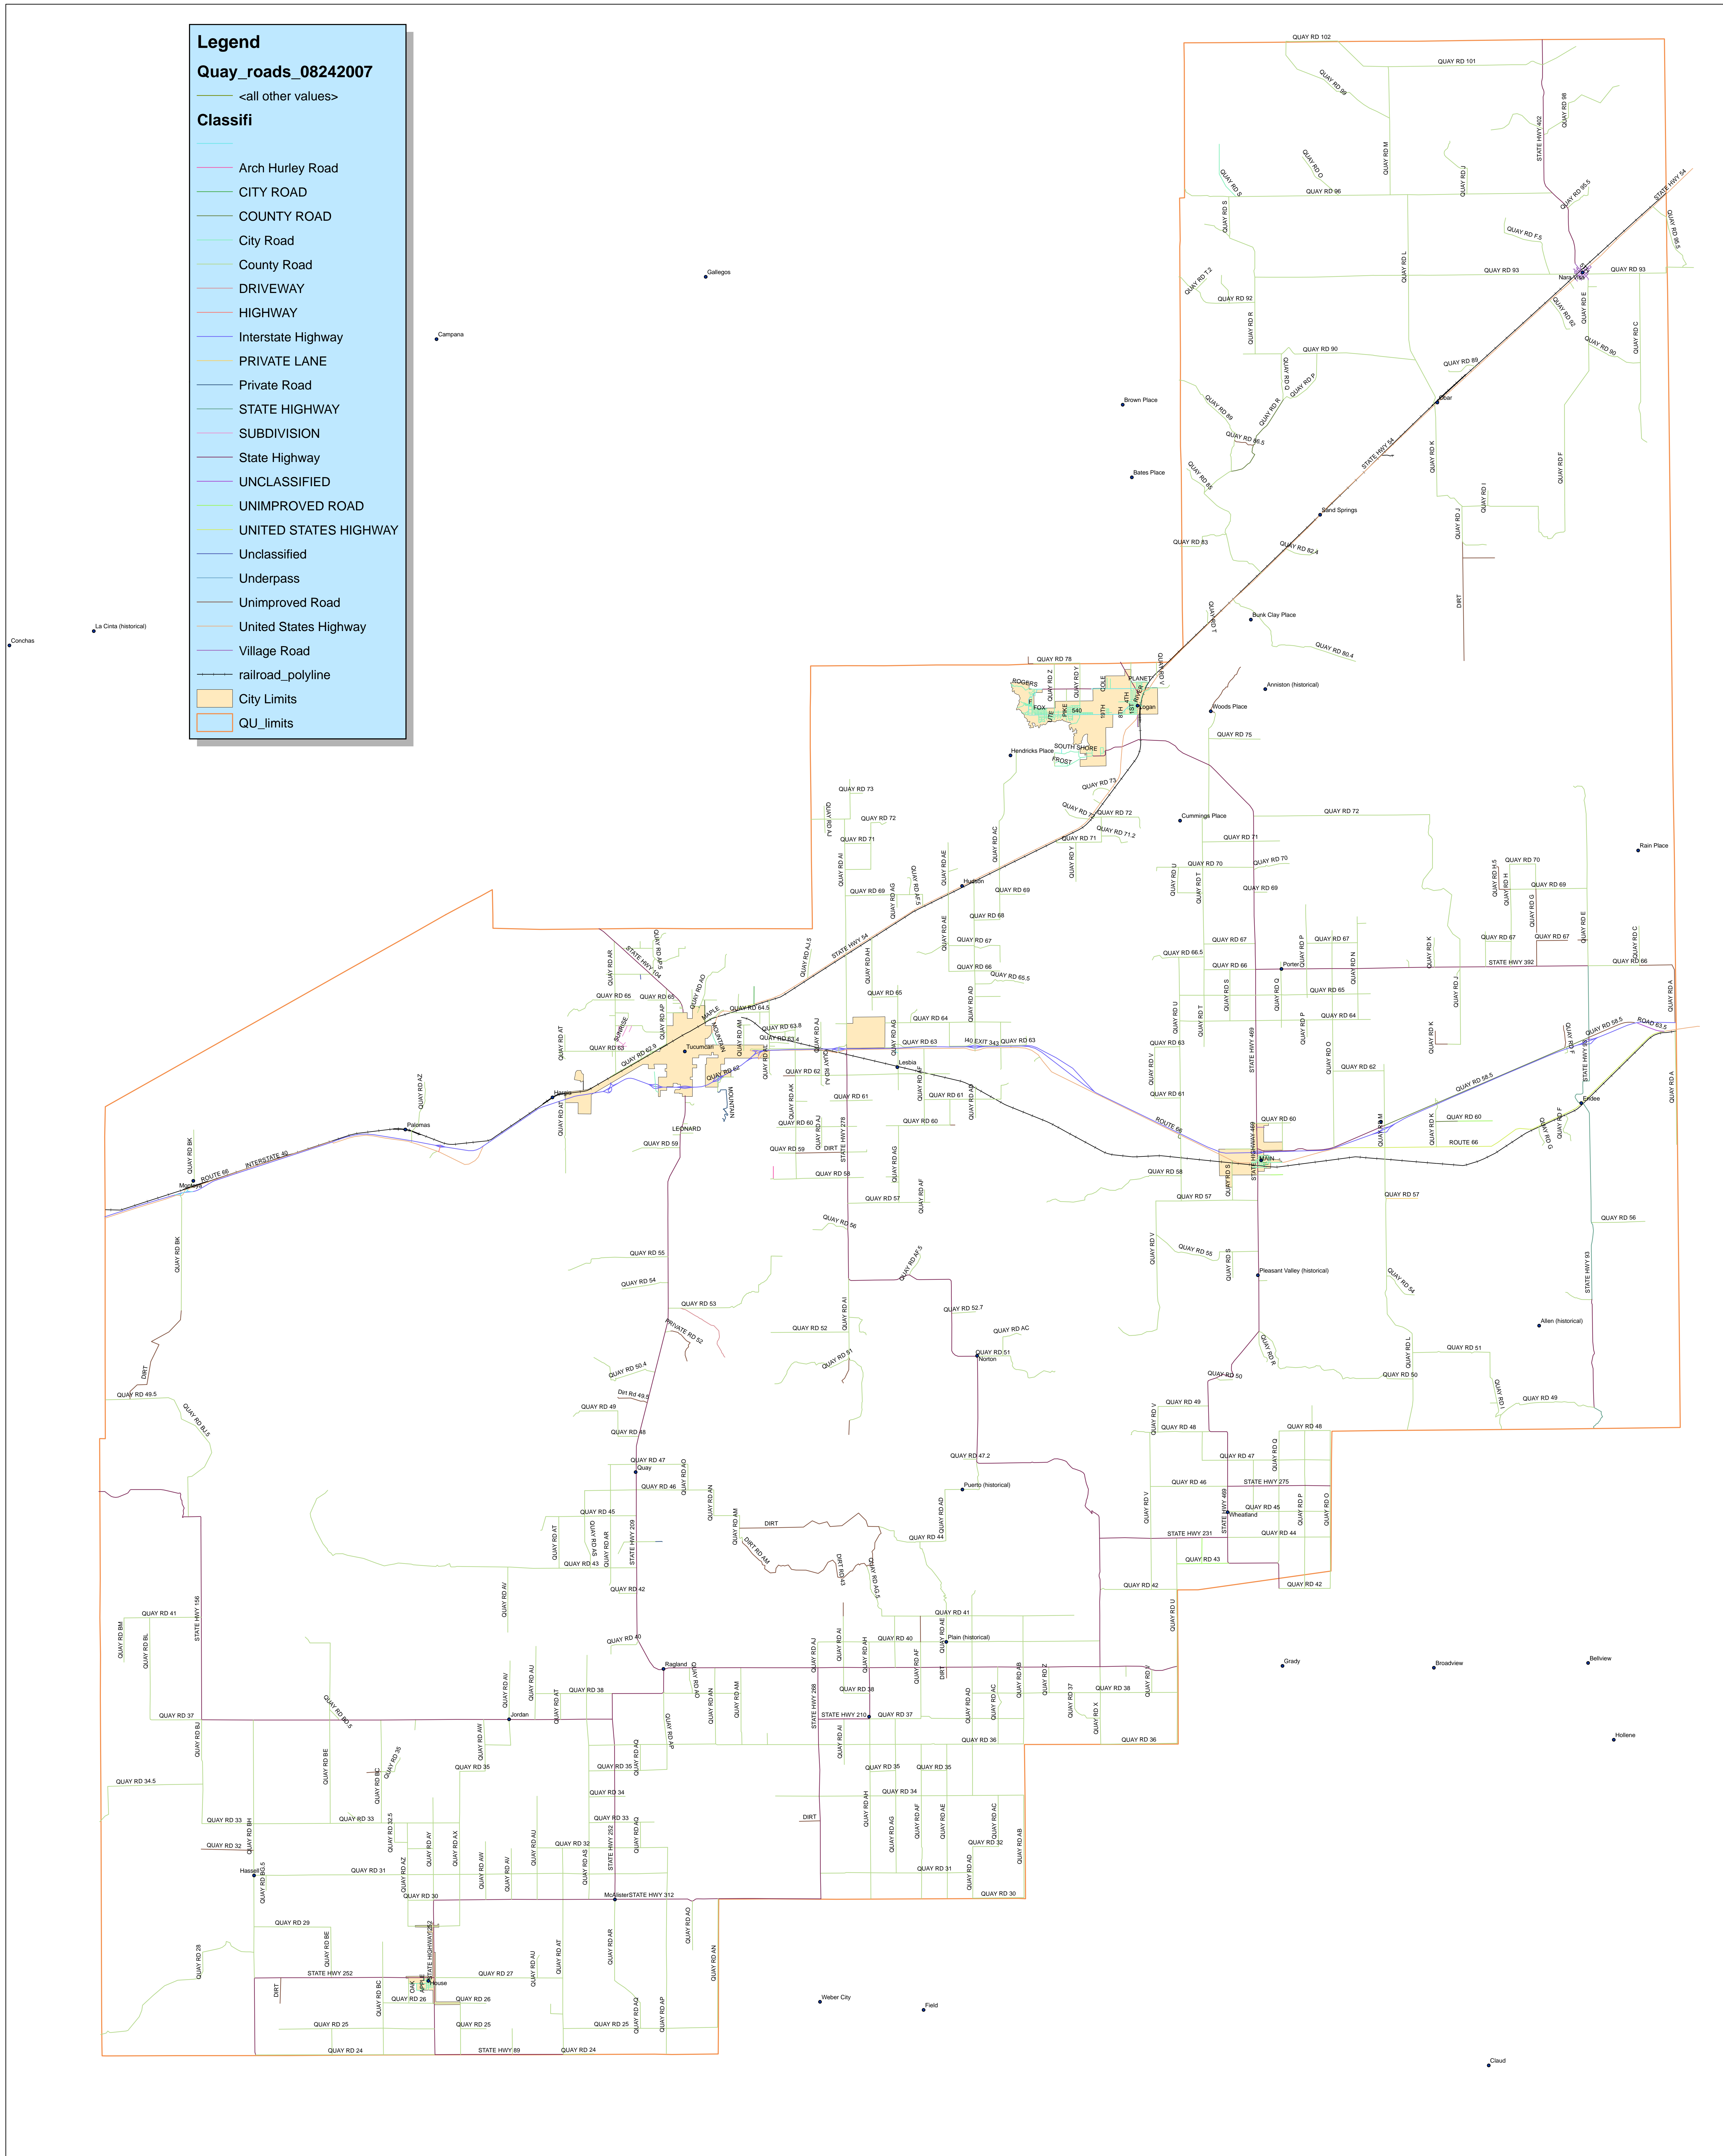

Quay County New Mexico

Legend

Quay_roads_08242007

<all other values>

Classifi

- Arch Hurley Road
- CITY ROAD
- COUNTY ROAD
- City Road
- County Road
- DRIVEWAY
- HIGHWAY
- Interstate Highway
- PRIVATE LANE
- Private Road
- STATE HIGHWAY
- SUBDIVISION
- State Highway
- UNCLASSIFIED
- UNIMPROVED ROAD
- UNITED STATES HIGHWAY
- Unclassified
- Underpass
- Unimproved Road
- United States Highway
- Village Road
- railroad_polyline
- City Limits
- QU_limits